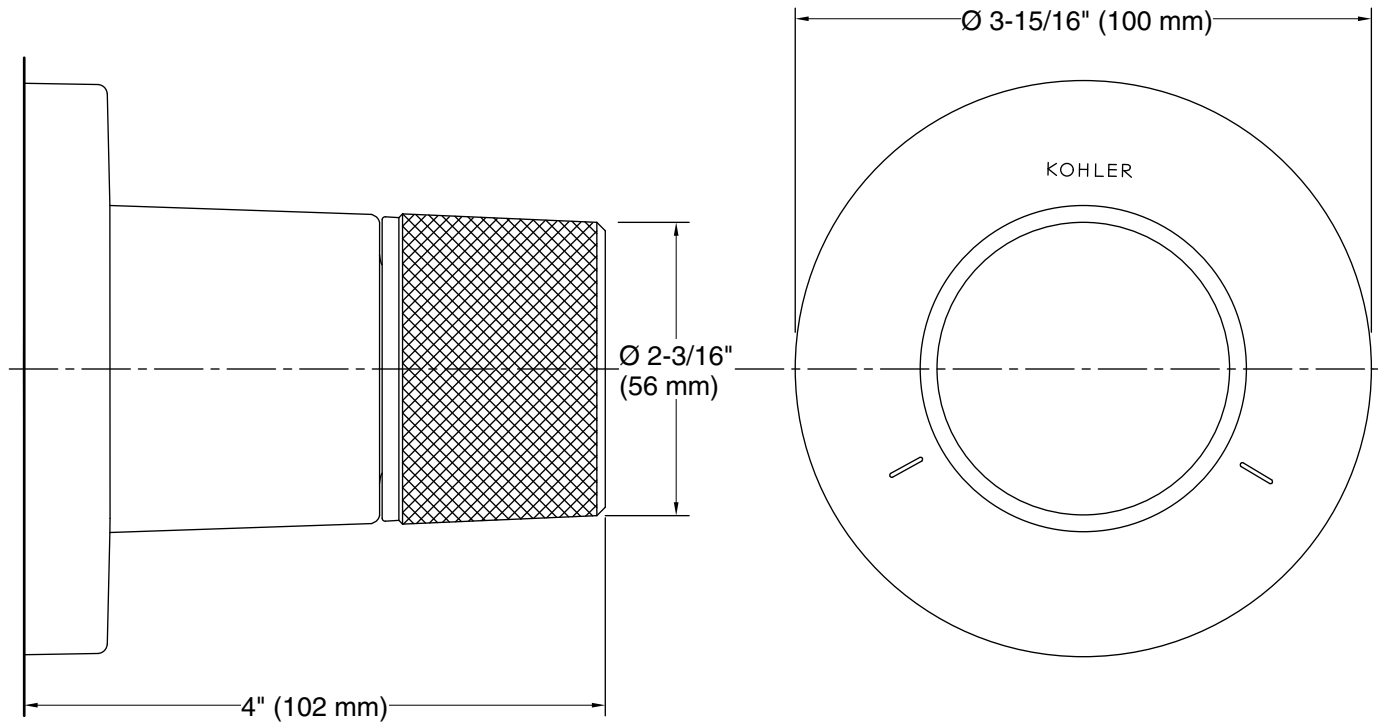

Technical Information

All product dimensions are nominal.

Drain included: No

Notes

Install this product according to the installation instructions.